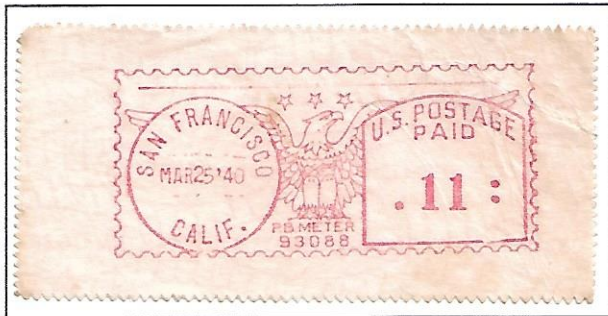

CALIFORNIA